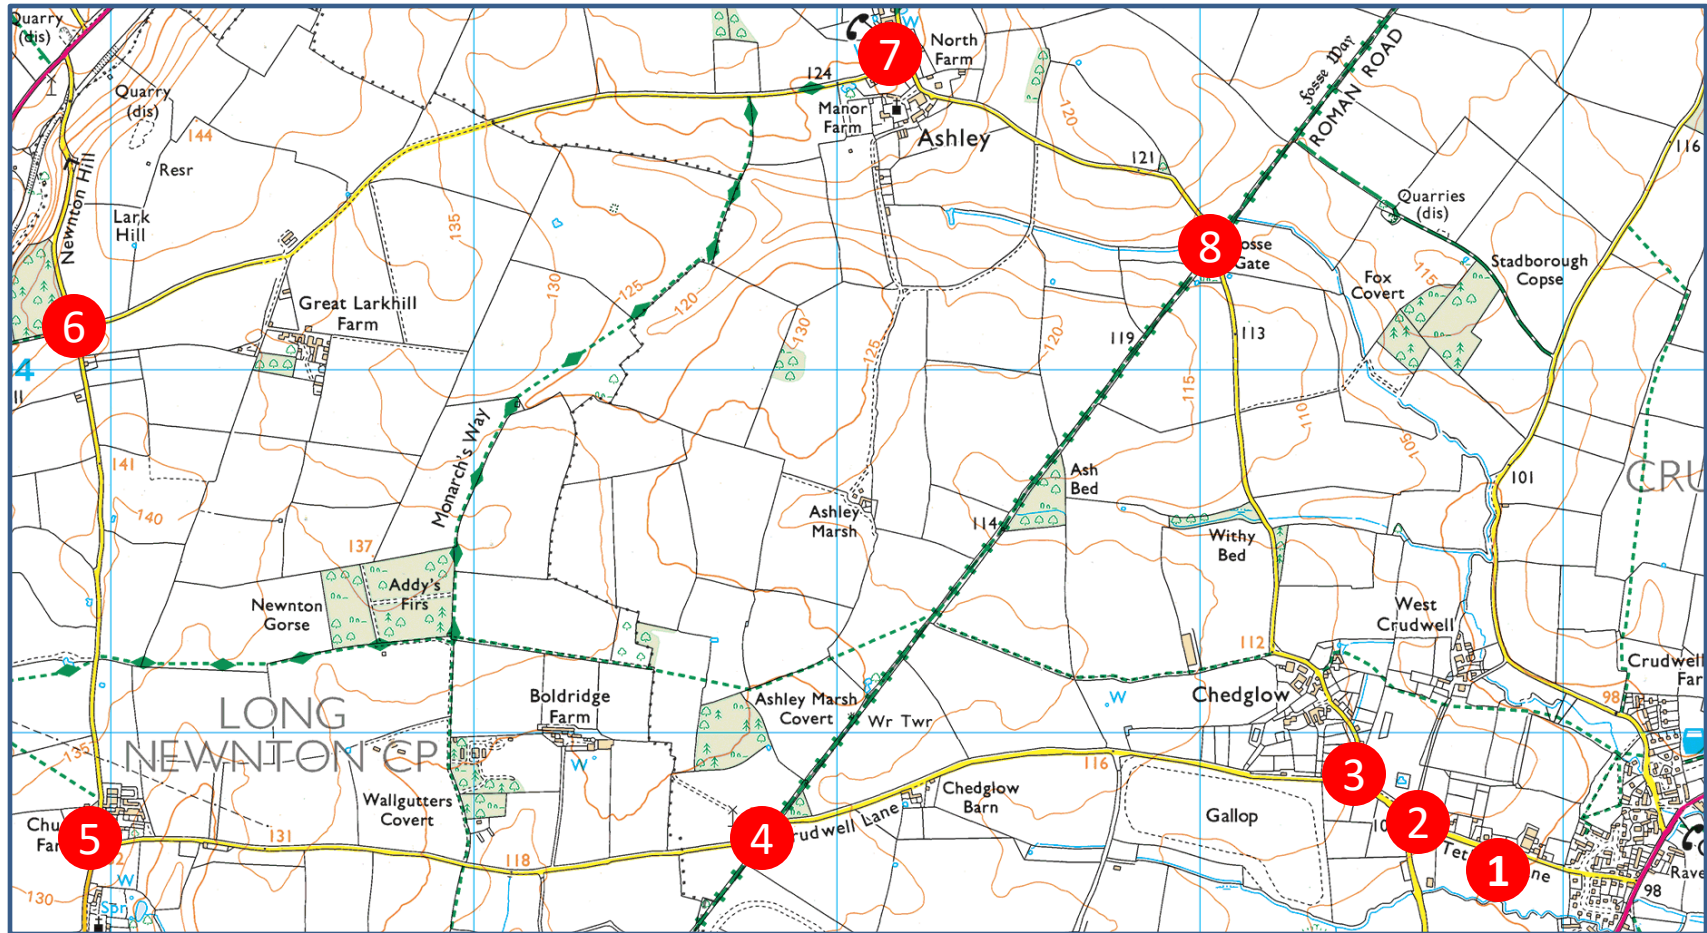

# Crudwell 24 hour Bike Ride 2018

# Course Map

 Marshal Points

- |                                   |                |
|-----------------------------------|----------------|
| 1. Village Hall<br>(ride control) | 5. Church Farm |
| 2. Rommel Lane                    | 6. Larkhill    |
| 3. Chedglow                       | 7. Ashley      |
| 4. Fosse / Tetbury Lane           | 8. Fosse Way   |