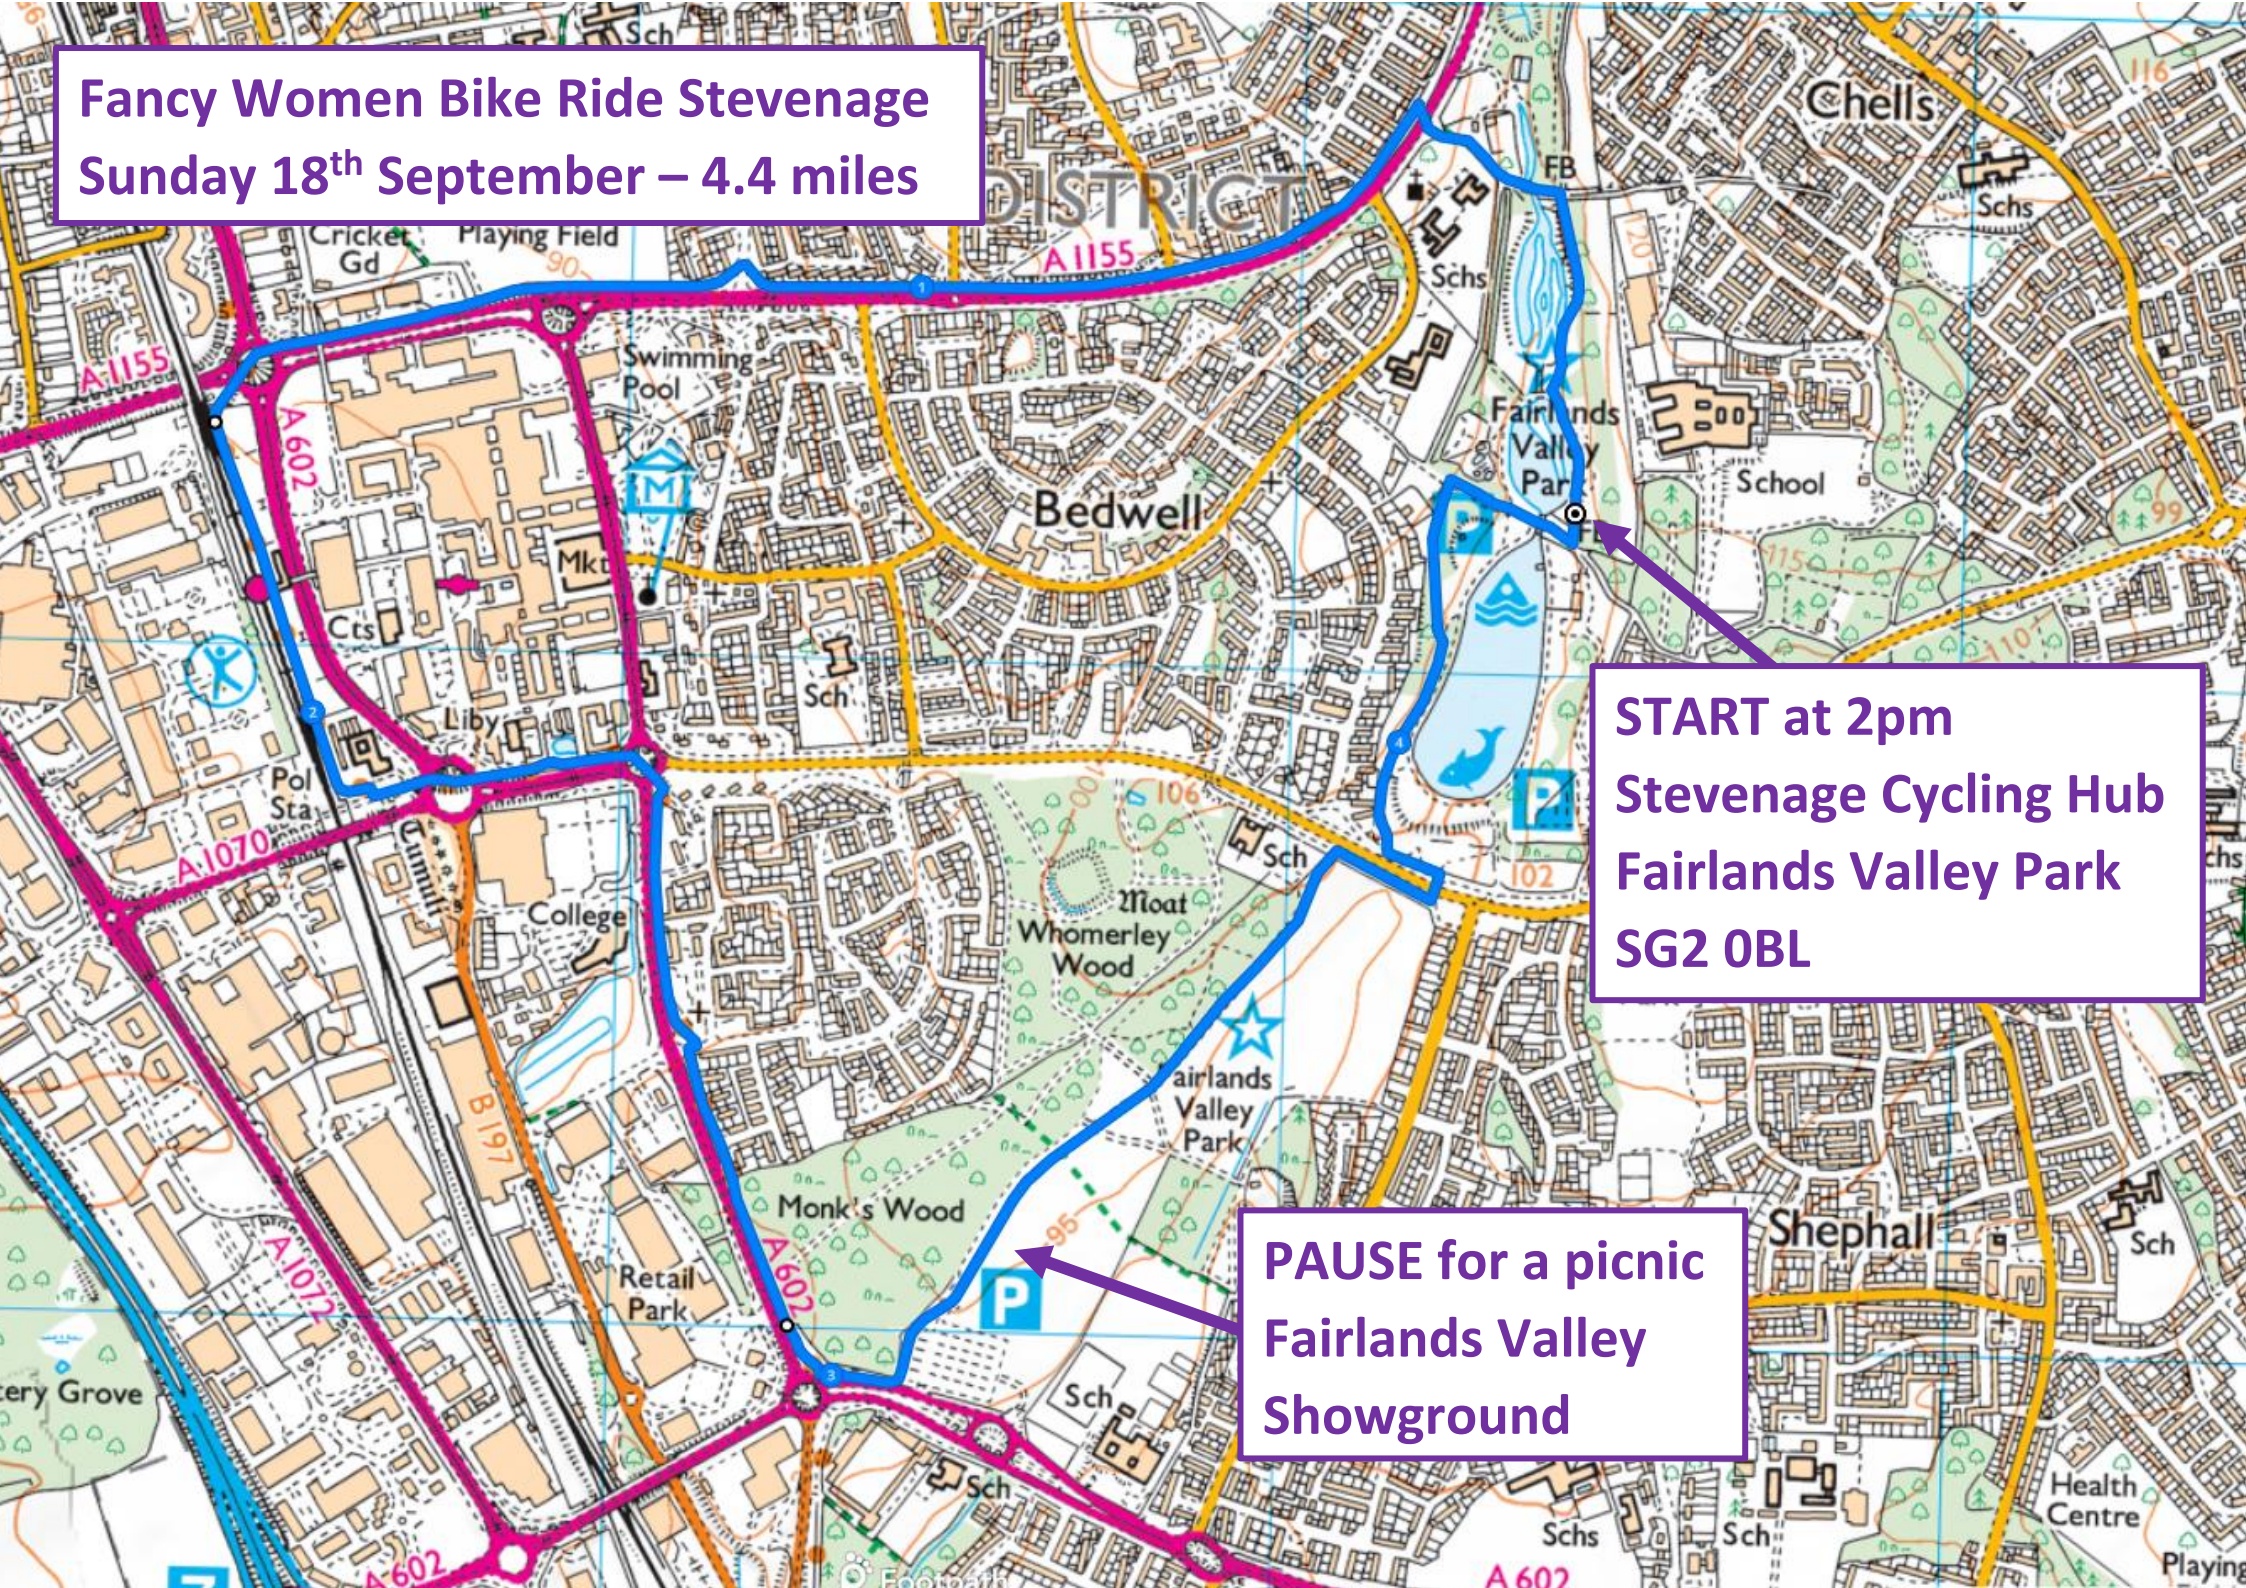

Fancy Women Bike Ride Stevenage
Sunday 18th September – 4.4 miles

START at 2pm
Stevenage Cycling Hub
Fairlands Valley Park
SG2 0BL

PAUSE for a picnic
Fairlands Valley
Showground